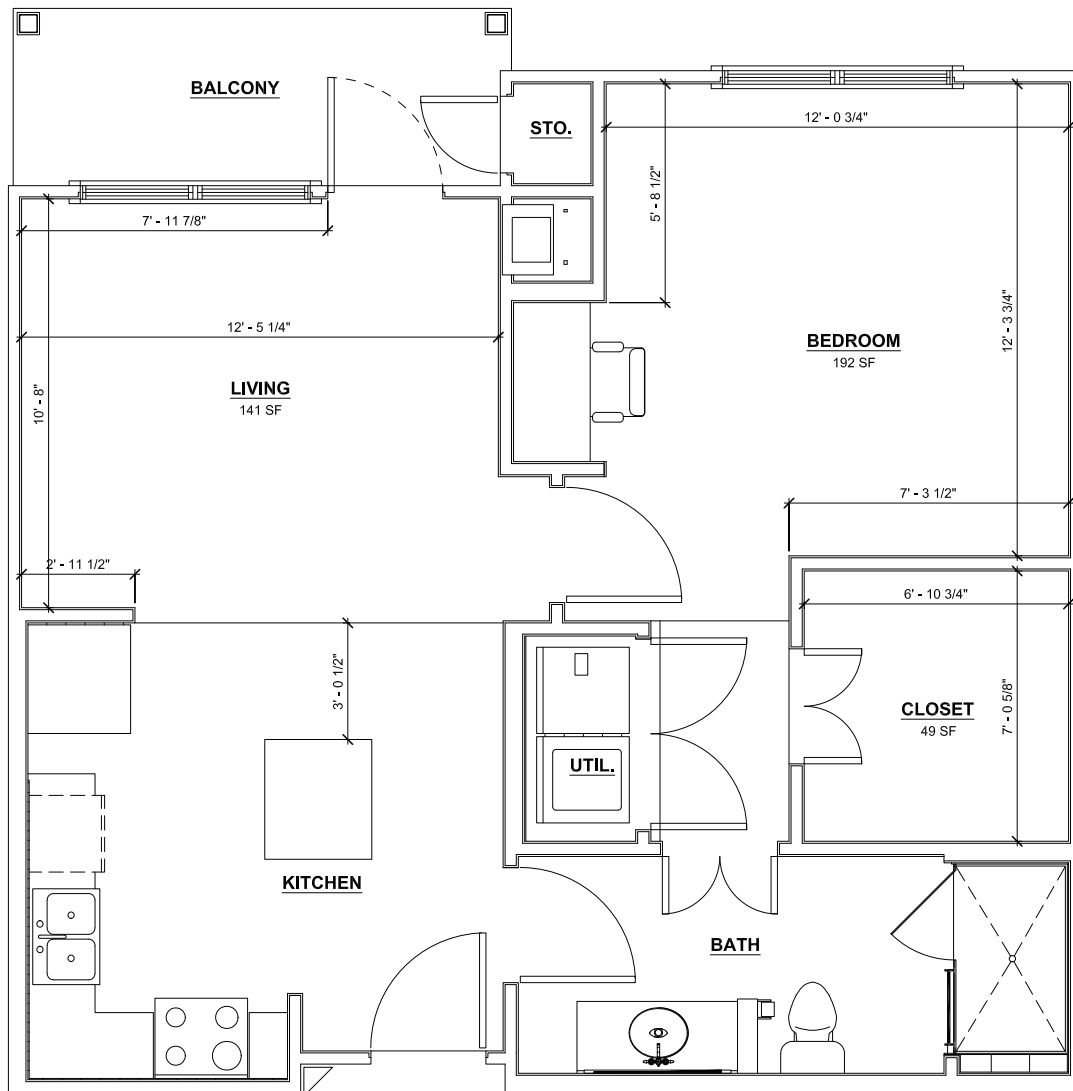

IVY POINT  
*Kingwood*

**FOSTER**

1 Bed | 1 Bath  
718 SF