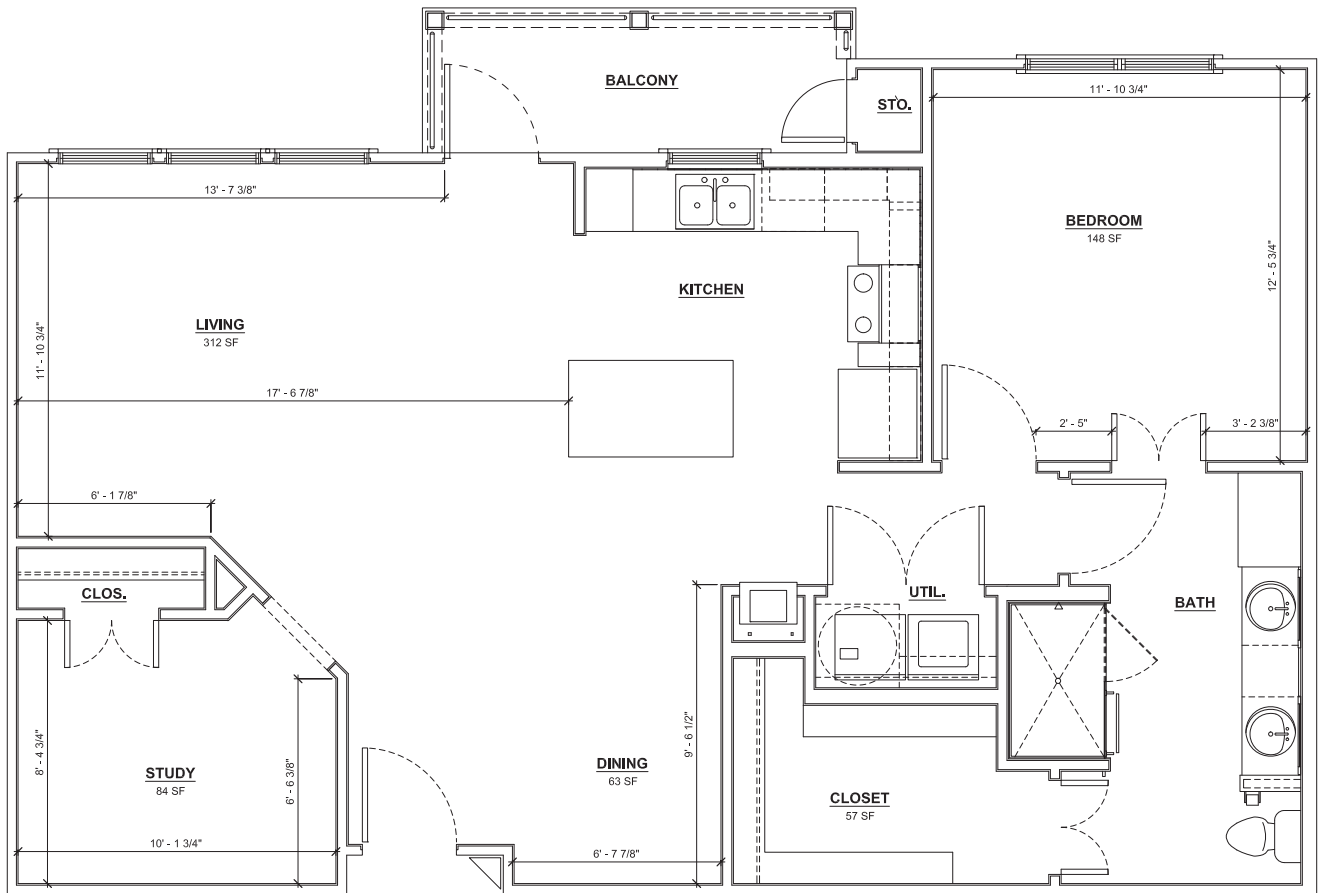

IVY POINT
Kingwood

KING
1 Bed | 1 Bath | Study
1,034 SF