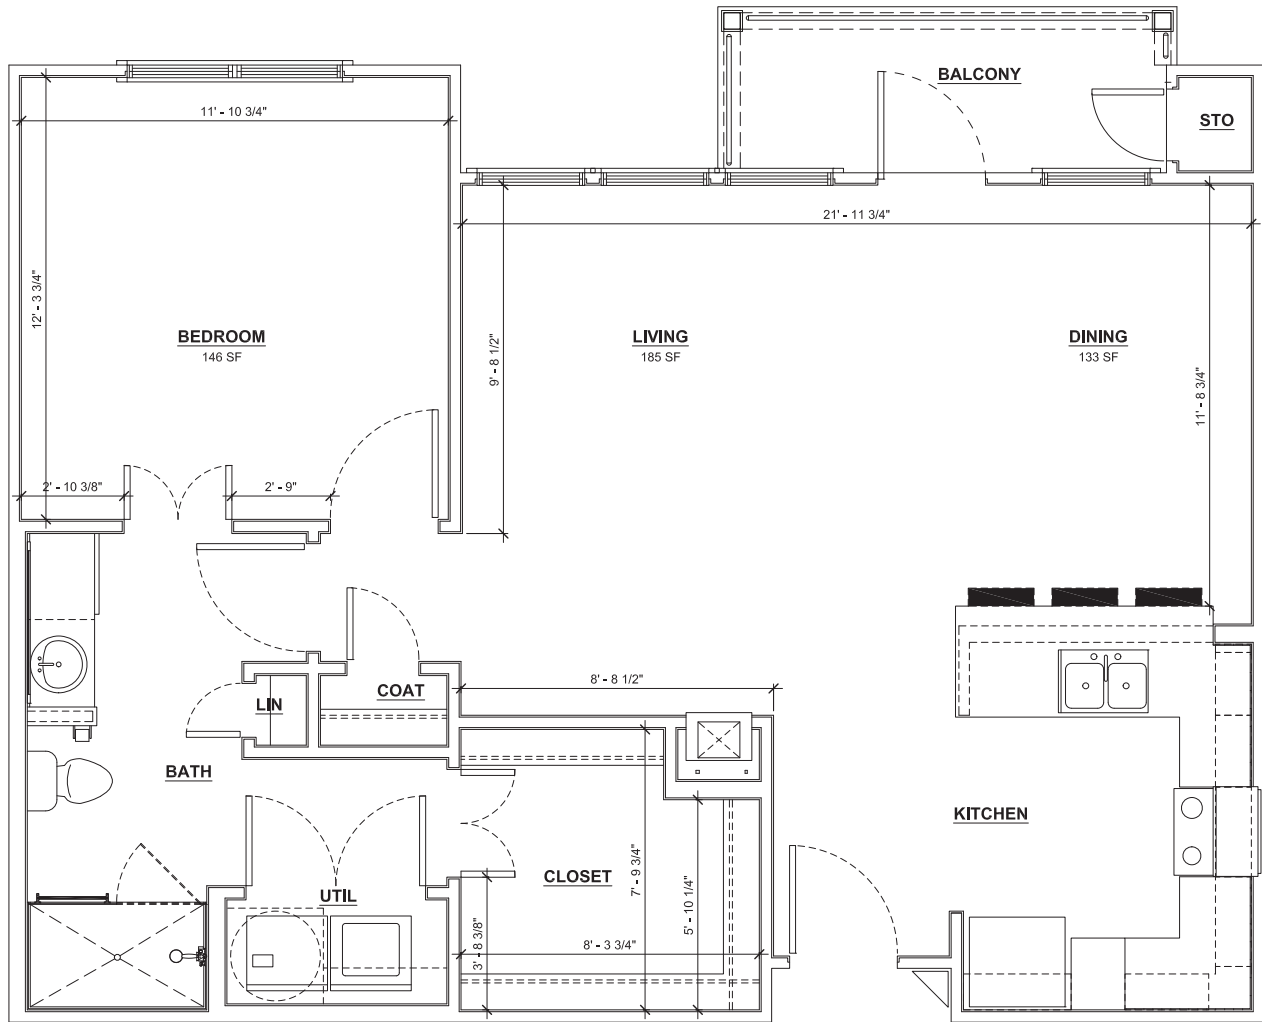

IVY POINT
Kingwood

CREEKWOOD
1 Bed | 1 Bath
875 SF

IvyPointKingwood.com

2302 Ladbroke Drive, Kingwood, TX 77339 | 281.940.3331